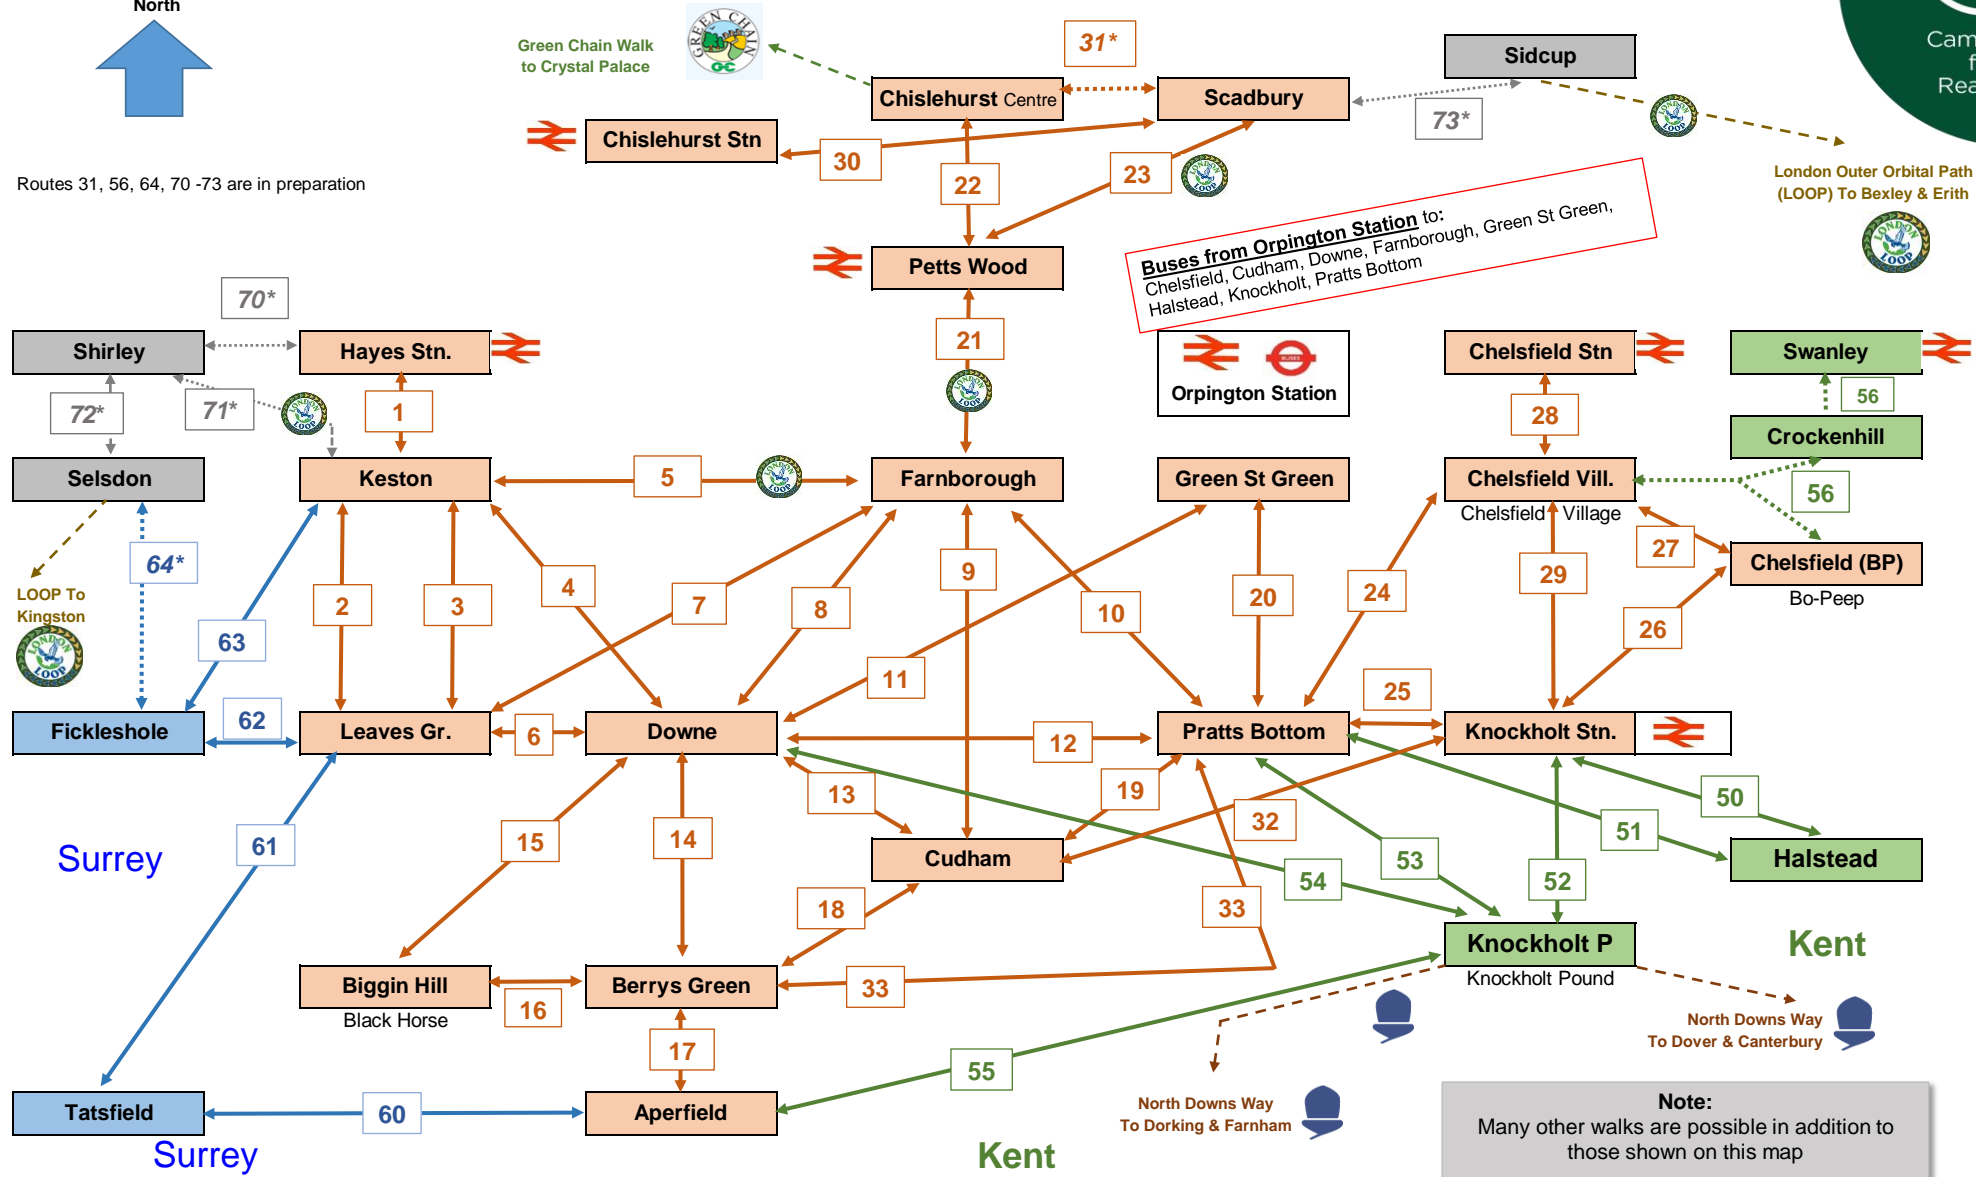

Bromley Pub Walks

Green Chain Walk to Crystal Palace

Routes 31, 56, 64, 70 - 73 are in preparation

THIS MAP IS NOT TO SCALE

Note:
Many other walks are possible in addition to those shown on this map