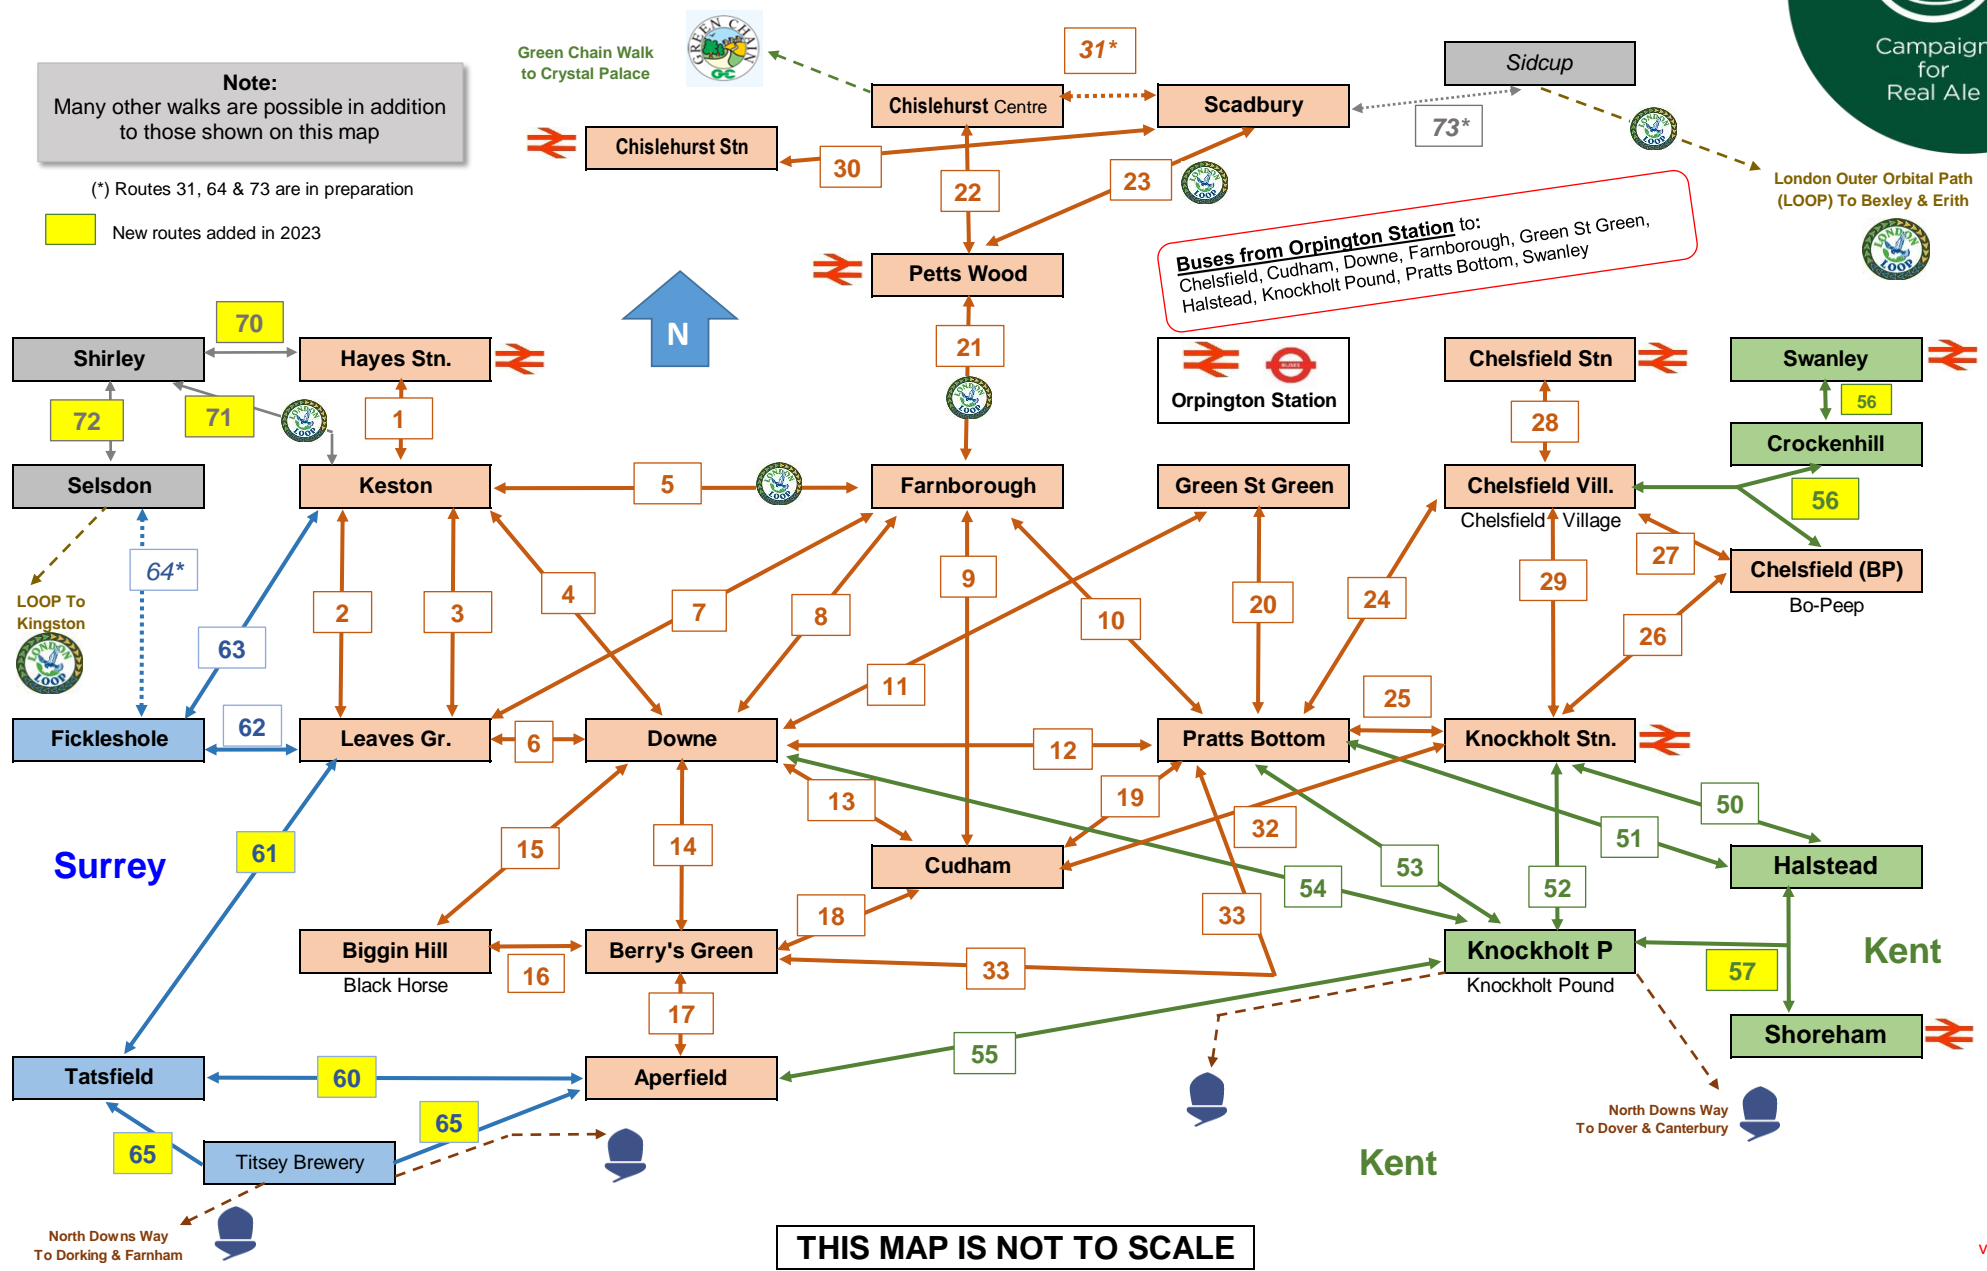

Bromley Pub Walks

Note:
Many other walks are possible in addition to those shown on this map

(*) Routes 31, 64 & 73 are in preparation

New routes added in 2023

THIS MAP IS NOT TO SCALE