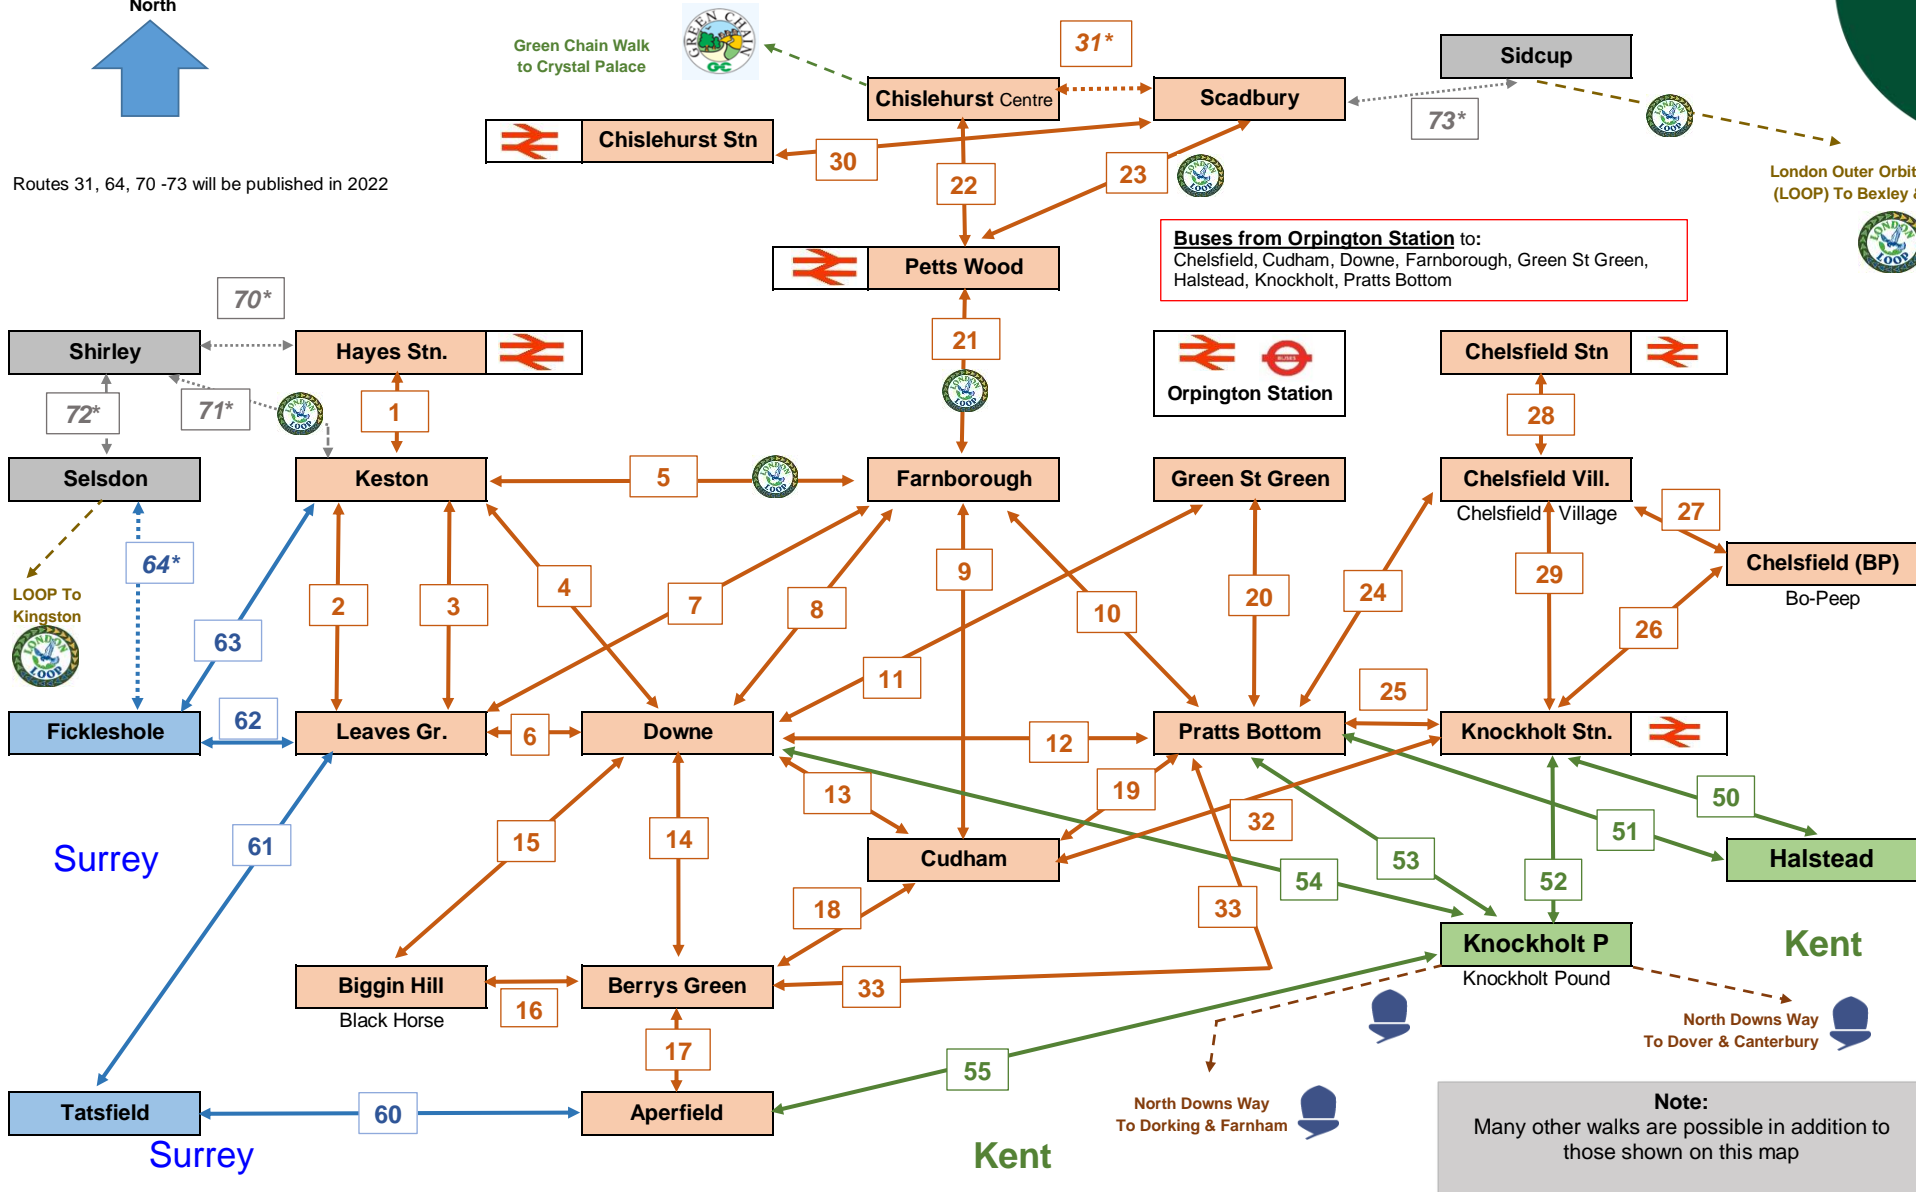

Bromley Pub Walks

Green Chain Walk to Crystal Palace

Routes 31, 64, 70-73 will be published in 2022

London Outer Orbital Path (LOOP) To Bexley & Erith

Buses from Orpington Station to:
Chelsfield, Cudham, Downe, Farnborough, Green St Green, Halstead, Knockholt, Pratts Bottom

Note:
Many other walks are possible in addition to those shown on this map

THIS MAP IS NOT TO SCALE